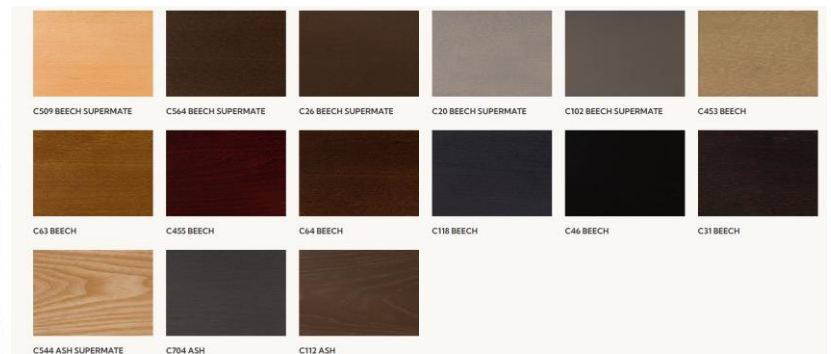

DeFrae.

DeFrae Contract Furniture
Scotland Road
Buckhurst Hill
Essex
IG9 5NP
+44(0) 208 504 5108

NUR ARMCHAIR

Lead time 5-6 weeks from receipt of fabric.

Product

WOOD STAINS

Technical Specs

 **Height** 77 cm
18.50 in