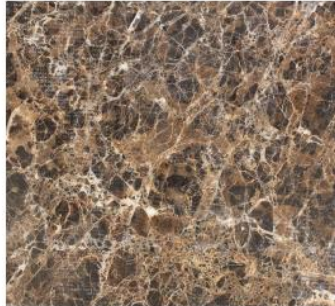

DeFrae.

Marble Tabletops

Not suitable for outside use. Pictures shown here are a guide only. Granites and Marbles are natural stones, and their colour and markings can vary.

Arabescato
White/Grey

Carrara
White/Grey

Emperador
Brown

Thala Grey
Light Grey

Verde Rajistan
Mid-Dark Green

Botticino
Beige/Cream

Rosso Levanto
Burgundy/White

Port Laurent
Black/Gold Veins

Grigio Carnico
Grey/Black

Rosa Perlino
Pink