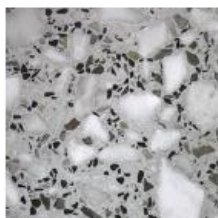

Starlight White
White/Minor Chips

Mid Grey
Grey

Polar White
White

Bianco Marmi
White/Grey Veins

Nero Marmi
Black/White Veins

DeFrae.

Terrazzo Tabletops

Increasingly popular with designers, these materials are comprised of marble chippings in a cement or resin mixture and behave like traditional marble. Sheet sizes are 305 x 125cm, so table top sizing needs to be considered for best pricing. The below pictures are to give you a flavour of the options.

Sabbia

Alba

Diamante

Diamante 0/25

Breccia Aurora 0/25

Botticino 0/25

Silver Grey

Whibla

Grigio Venato 0/25

Metista

Selva Grey

Grisblack

Grigio Platino

Verde Smeraldo

Rosso Rubino

Rosso Corallo