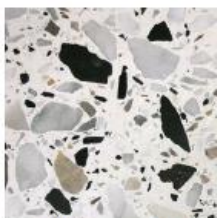

Starlight White
White/Minor Chips

Mid Grey
Grey

Polar White
White

Bianco Marmi
White/Grey Veins

Nero Marmi
Black/White Veins

DeFrae.

Terrazzo Tabletops

Increasingly popular with designers, these materials are comprised of marble chippings in a cement or resin mixture and behave like traditional marble. Sheet sizes are 305 x 125cm, so table top sizing needs to be considered for best pricing. The below pictures are to give you a flavour of the options.

Sabbia

Alba

Diamante

Diamante 0/25

Breccia Aurora 0/25

Botticino 0/25

Silver Grey

Whibla

Grigio Venato 0/25

Metista

Selva Grey

Grisblack

Grigio Platino

Verde Smeraldo

Rosso Rubino

Rosso Corallo