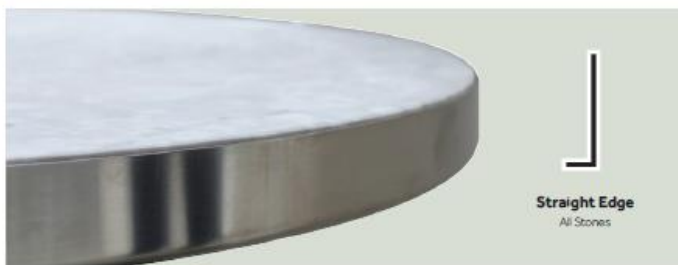

Additional Options

STONE EDGE PROFILES

Straight Edge
All Stones

Bullnose
All Stones

Half Bullnose
All Stones

Under Chamfer
All Stones

Du Pont
Marble Only

O. Gee
Marble Only

CORE DRILLING

COUNTERSINKING

DeFrae.

Additional Options

We offer two styles of edging - the classic ribbed bistro edge which we source from France, and the straight edge which is produced in the UK..

The ribbed edging is supplied as 30mm deep with a 9mm backing plate and is limited to the circular sizes shown, with flexibility in the square and rectangular sizes within reason. This is available in polished and brushed brass and polished and brushed stainless steel. The joints are braised therefore making the join line almost invisible. The straight edging is supplied as 40mm deep with an 18mm backing plate and is available in a variety of shapes and sizes including ovals. This is also available in a wide variety of metal finishes to order. These rings are pinned and a join line will be visible.