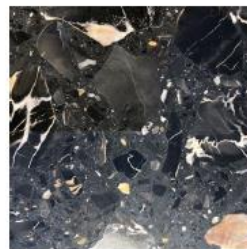

Nero Portoro

DEFRAE CONTRACT FURNITURE LIMITED
Company No. 07625662; VAT No. 114470150
+44(0)208 504 5108
Whatsapp +447946618796
sales@defrae.com; <https://defrae.com>