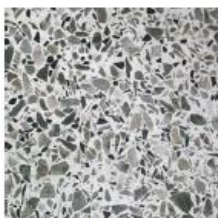

Starlight White
White/Minor Chips

Mid Grey
Grey

Polar White
White

Bianco Marmi
White/Grey Veins

Nero Marmi
Black/White Veins

DeFrae.

Terrazzo Tabletops

Increasingly popular with designers, these materials are comprised of marble chippings in a cement or resin mixture and behave like traditional marble. Sheet sizes are 305 x 125cm, so table top sizing needs to be considered for best pricing. The below pictures are to give you a flavour of the options.

Sabbia

Alba

Diamante

Diamante 0/25

Breccia Aurora 0/25

Botticino 0/25

Silver Grey

Whibla

Grigio Venato 0/25

Metista

Selva Grey

Grisblack

Grigio Platino

Verde Smeraldo

Rosso Rubino

Rosso Corallo