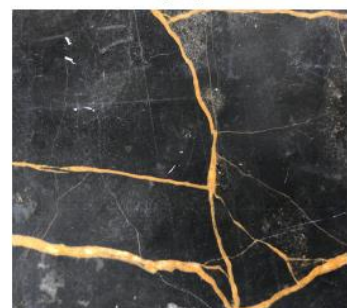

DeFrae.

Marble Tabletops

Not suitable for outside use. Pictures shown here are a guide only. Granites and Marbles are natural stones, and their colour and markings can vary.

Arabescato
White/Grey

Carrara
White/Grey

Emperador
Brown

Thala Grey
Light Grey

Verde Rajistan
Mid-Dark Green

Botticino
Beige/Cream

Rosso Levanto
Burgundy/White

Port Laurent
Black/Gold Veins

Grigio Carnico
Grey/Black

Rosa Perlino
Pink

DeFrae.

Manufactured Quartz Tabletops

Not suitable for outside use. Pictures shown here are a guide only. Granites and Marbles are natural stones, and their colour and markings can vary.

Starlight Black
Black/Minor Chips