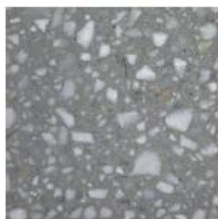

Starlight White
White/Minor Chips

Mid Grey
Grey

Polar White
White

Bianco Marmi
White/Grey Veins

Nero Marmi
Black/White Veins

DeFrae.

Terrazzo Tabletops

Increasingly popular with designers, these materials are comprised of marble chippings in a cement or resin mixture and behave like traditional marble. Sheet sizes are 305 x 125cm, so table top sizing needs to be considered for best pricing. The below pictures are to give you a flavour of the options.

Sabbia

Alba

Diamante

Diamante 0/25

Breccia Aurora 0/25

Botticino 0/25

Silver Grey

Whibla

Grigio Venato 0/25

Metista

Selva Grey

Grisblack

Grigio Platino

Verde Smeraldo

Rosso Rubino

Rosso Corallo