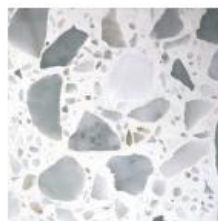

Diamante 0/25