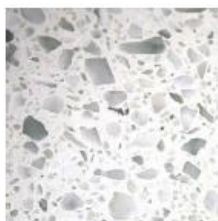

DeFrae.

Terrazzo Tabletops

Increasingly popular with designers, these materials are comprised of marble chippings in a cement or resin mixture and behave like traditional marble. Sheet sizes are 305 x 125cm, so table top sizing needs to be considered for best pricing. The below pictures are to give you a flavour of the options.

Diamante

DEFRAE CONTRACT FURNITURE LIMITED
Company No. 07625662; VAT No. 114470150
+44(0)208 504 5108
Whatsapp +447946618796
sales@defrae.com; <https://defrae.com>