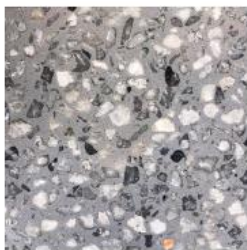

Grigio Venato 0/25

Metista

Selva Grey

Grisblack

Grigio Platino

Verde Smeraldo

Rosso Rubino

Rosso Corallo

Offering an interesting and innovative look for a modern environment, agglomerates consist of marble chippings in a resin mixture, meaning they behave like a marble but are less porous. The pictures below offer a selection of the materials available.

Palladio Griso

Vendome

Palladio Fenice

Palladio Moro

Rosa Del Garda

Paris

Milano

Palladio Laguna