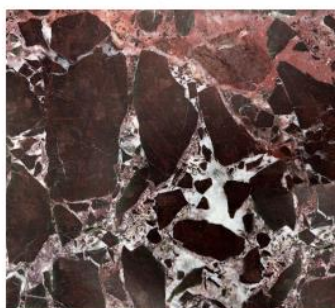

DeFrae.

Marble Tabletops

Not suitable for outside use. Pictures shown here are a guide only. Granites and Marbles are natural stones, and their colour and markings can vary.

Arabescato
White/Grey

Carrara
White/Grey

Emperador
Brown

Thala Grey
Light Grey

Verde Rajistan
Mid-Dark Green

Botticino
Beige/Cream

Rosso Levanto
Burgundy/White

Port Laurent
Black/Gold Veins

Grigio Carnico
Grey/Black

Rosa Perlino
Pink

DeFrae.

Manufactured Quartz Tabletops

Not suitable for outside use. Pictures shown here are a guide only. Granites and Marbles are natural stones, and their colour and markings can vary.

Starlight Black
Black/Minor Chips