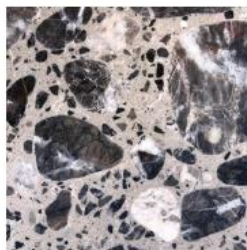

Grigio Venato 0/25

Metista

Selva Grey

Grisblack

Grigio Platino

Verde Smeraldo

Rosso Rubino

Rosso Corallo

Offering an interesting and innovative look for a modern environment, agglomerates consist of marble chippings in a resin mixture, meaning they behave like a marble but are less porous. The pictures below offer a selection of the materials available.

Palladio Griso

Vendome

Palladio Fenice

Palladio Moro

Rosa Del Garda

Paris

Milano

Palladio Laguna